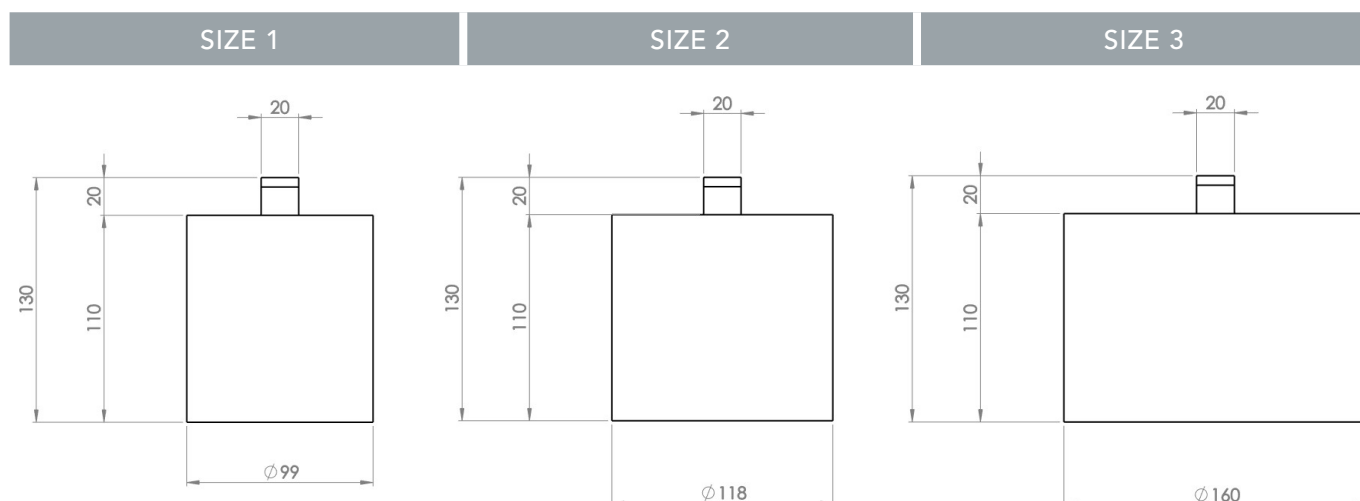

CAP

NICKEL-PLATED STEEL
SPECIFIC ACCESSORY
FOR BURNERS

- M SERIES
- E SERIES
- T SERIES

INSTALLATION

DIMENSIONS

by **UNITECH S.r.l.**
Via Ferrari, 27/71 - 41043 Corlo di Formigine (MO) - Italy
Tel. +39 059 574161 - Fax +39 059 5771294
P.IVA - VAT IT03894120363
info@uni-tech.it - www.uni-tech.it