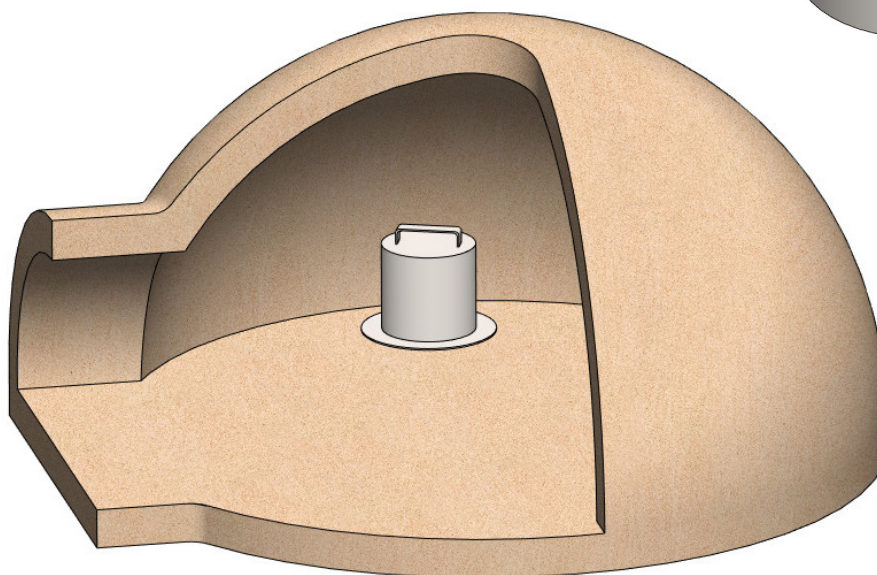

CAP

NICKEL-PLATED STEEL
SPECIFIC ACCESSORY
FOR BURNERS

- M SERIES
- E SERIES
- T SERIES

INSTALLATION

DIMENSIONS

by **UNITECH S.r.l.**
Via Ferrari, 27/71 - 41043 Corlo di Formigine (MO) - Italy
Tel. +39 059 574161 - Fax +39 059 5771294
P.IVA - VAT IT03894120363
info@uni-tech.it - www.uni-tech.it